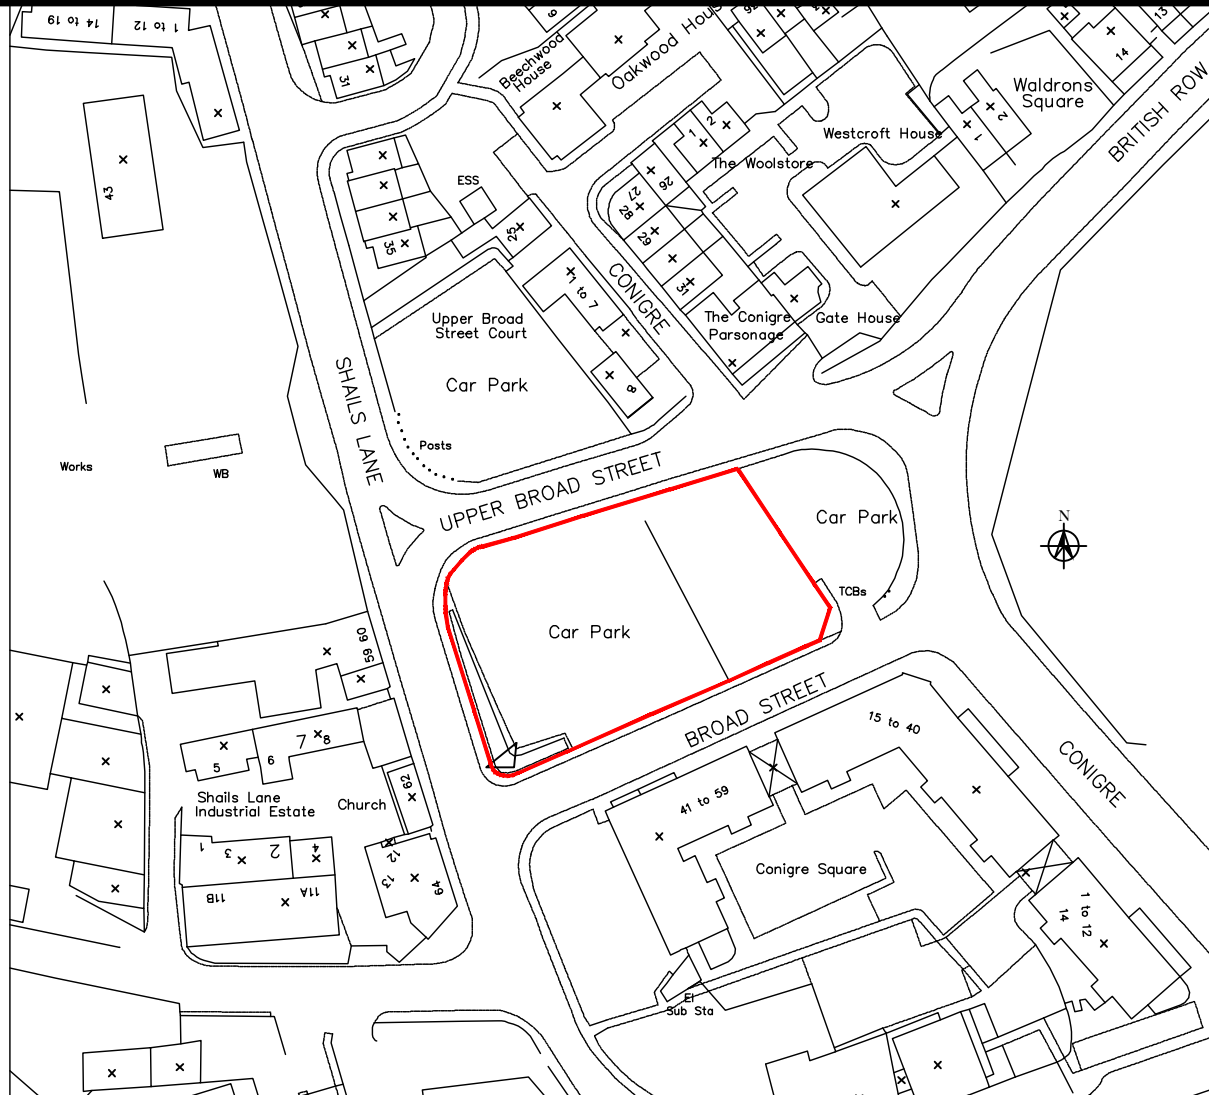

Broad Street, Trowbridge

Title Plan

DRAWING TITLE: Title Plan
 DRAWING NO: Broad/115
 DATE: March 2010
 SCALE: 1:1250 @ A4
 DRAWN: MED